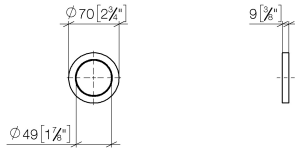

12 720 660

- rosette Ø 70 mm

Can only be combined with exposed trim parts 36 002 970-FF / 36 110 970-FF / 36 111 970-FF / 36 112 970-FF / 36 050 970-FF.

Fits: IMO, LULU, MADISON, MEM, TARA, CL.1, LISSÉ, VAIA, META, CYO

12 720 660

mm [inches]

12 720 660

Parts for other finishes can be found here: Brushed  
Platinum

### Spare parts list

No.	Item Number	Name	Quantity used	Delivery time
1	09 30 11 291 90	disc	1	2
2	09 14 10 046 90	seal	1	2